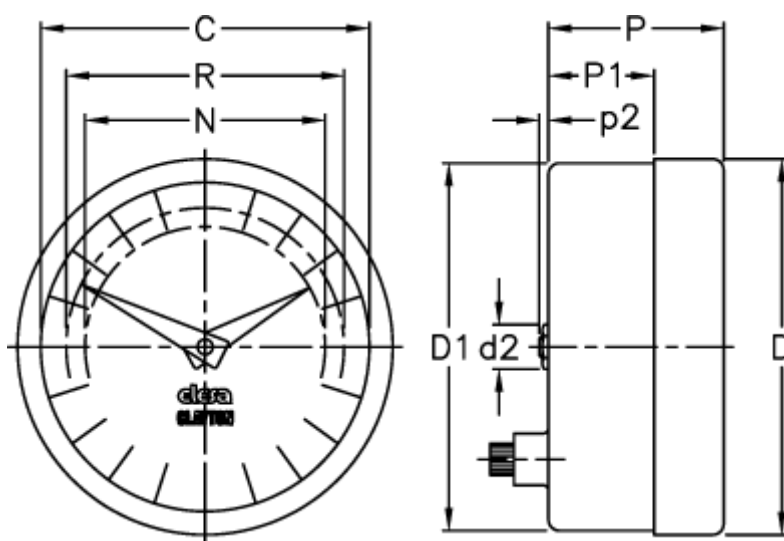

Article number: 2307024902

Description: E+G Positive drive indicator
PA02-0036-S

Measures

C = 60

R = 51

D = 68.4

D1 = 67.0

d2 = 8

N = 44

P = 32

P1 = 19.3

p2 = 1.0